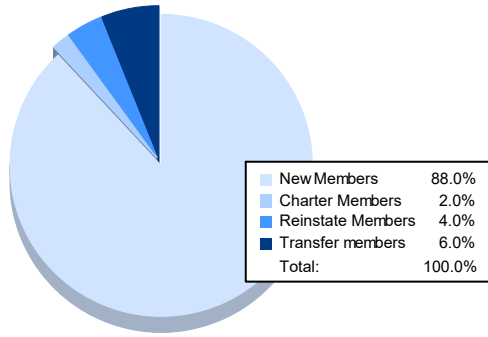

Year	New Clubs	Dropped Clubs	Gain/ Loss Clubs	New Members	Charter Members	Reinstate Members	Transfer Members	Total Member Added	Total Members Dropped	Gain/ Loss Members
2016-2017	0	3	-3	48	9	0	11	68	122	-54
2017-2018	0	2	-2	51	0	0	3	54	117	-63
2018-2019	0	2	-2	45	1	1	11	58	103	-45
2019-2020	1	0	1	30	20	1	2	53	113	-60
2020-2021	0	5	-5	44	1	2	3	50	108	-58
<b>Average</b>	<b>0</b>	<b>2</b>	<b>-2</b>	<b>44</b>	<b>6</b>	<b>1</b>	<b>6</b>	<b>57</b>	<b>113</b>	<b>-56</b>

### Membership Composition June 2021 Cumulative