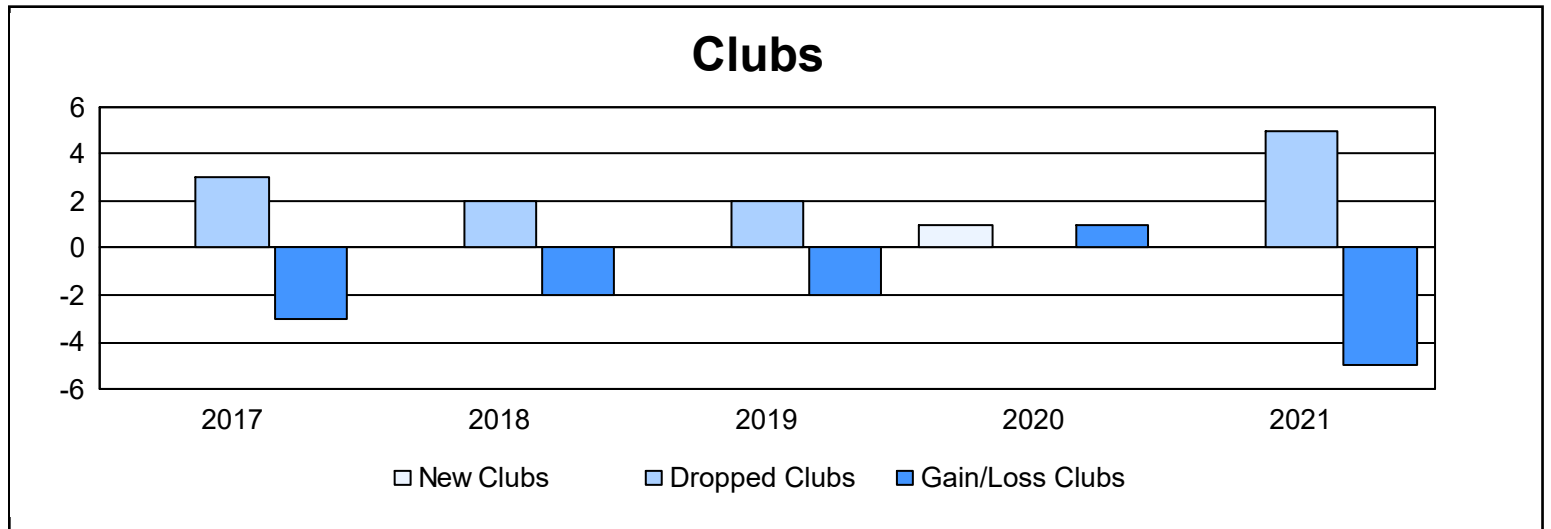

Year	New Clubs	Dropped Clubs	Gain/ Loss Clubs	New Members	Charter Members	Reinstate Members	Transfer Members	Total Member Added	Total Members Dropped	Gain/ Loss Members
2016-2017	0	3	-3	48	9	0	11	68	122	-54
2017-2018	0	2	-2	51	0	0	3	54	117	-63
2018-2019	0	2	-2	45	1	1	11	58	103	-45
2019-2020	1	0	1	30	20	1	2	53	113	-60
2020-2021	0	5	-5	44	1	2	3	50	108	-58
<b>Average</b>	<b>0</b>	<b>2</b>	<b>-2</b>	<b>44</b>	<b>6</b>	<b>1</b>	<b>6</b>	<b>57</b>	<b>113</b>	<b>-56</b>

### Membership Composition June 2021 Cumulative