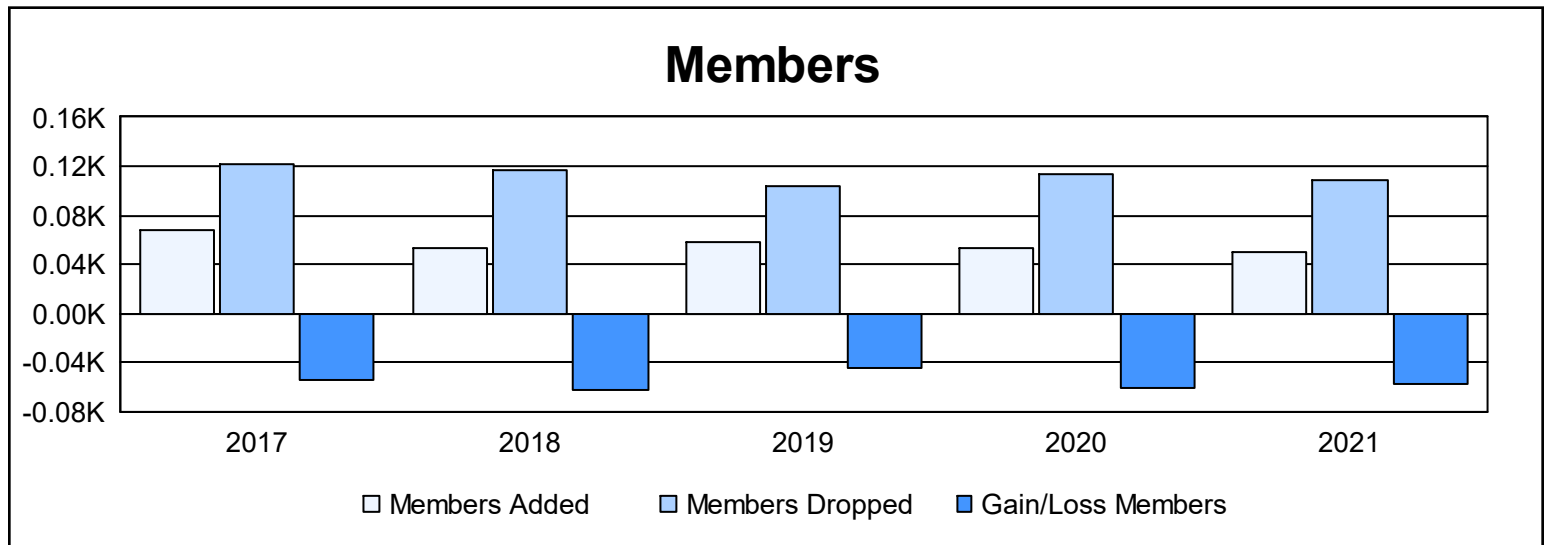

Year	New Clubs	Dropped Clubs	Gain/ Loss Clubs	New Members	Charter Members	Reinstate Members	Transfer Members	Total Member Added	Total Members Dropped	Gain/ Loss Members
2016-2017	0	3	-3	48	9	0	11	68	122	-54
2017-2018	0	2	-2	51	0	0	3	54	117	-63
2018-2019	0	2	-2	45	1	1	11	58	103	-45
2019-2020	1	0	1	30	20	1	2	53	113	-60
2020-2021	0	5	-5	44	1	2	3	50	108	-58
<b>Average</b>	<b>0</b>	<b>2</b>	<b>-2</b>	<b>44</b>	<b>6</b>	<b>1</b>	<b>6</b>	<b>57</b>	<b>113</b>	<b>-56</b>

### Membership Composition June 2021 Cumulative